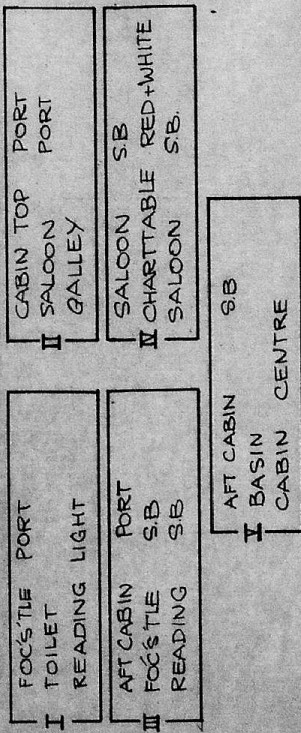

# electrical scheme Contest 35

### BRANCH CIRCUITS OF INTERIOR LIGHTS

- a CABIN HEATER 16AMP
- b CABIN HEATER 16AMP
- c LIGHTS I 8AMP
- d LIGHTS II 8 "
- e LIGHTS III 8 "
- f LIGHTS IV 8 "
- g LIGHTS V 8 "
- h AUTO PILOT 16
- i AUTOPILOT 16
- j GONIO 8
- k SPARE 8
- l V.H.F. 8
- m RECEIVER 8
- n RADAR 8
- o ECHOSOUNDER 8
- p SPARE 8