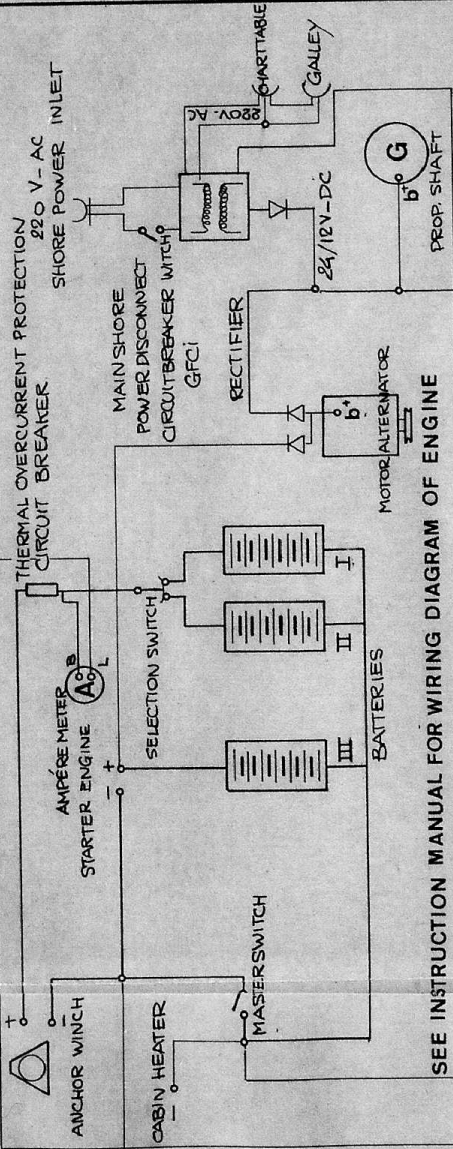

### BRANCH CIRCUITS OF INTERIOR LIGHTS

- a CABIN HEATER 16AMP
- b CABIN HEATER 16AMP
- c LIGHTS I 8AMP
- d LIGHTS II 8 "
- e LIGHTS III 8 "
- f LIGHTS IV 8 "
- g LIGHTS V 8 "
- h AUTO PILOT 16
- i AUTOPILOT 16
- j GONIO 8
- k SPARE 8
- l V.H.F. 8
- m RECEIVER 8
- n RADAR 8
- o ECHOSOUNDER 8
- p SPARE 8

A. FUSE BOXES

B. CONNECTORS

C. HEAVY DUTY CONNECTORS

LOCKER BACK

SEE INSTRUCTION MANUAL FOR WIRING DIAGRAM OF ENGINE